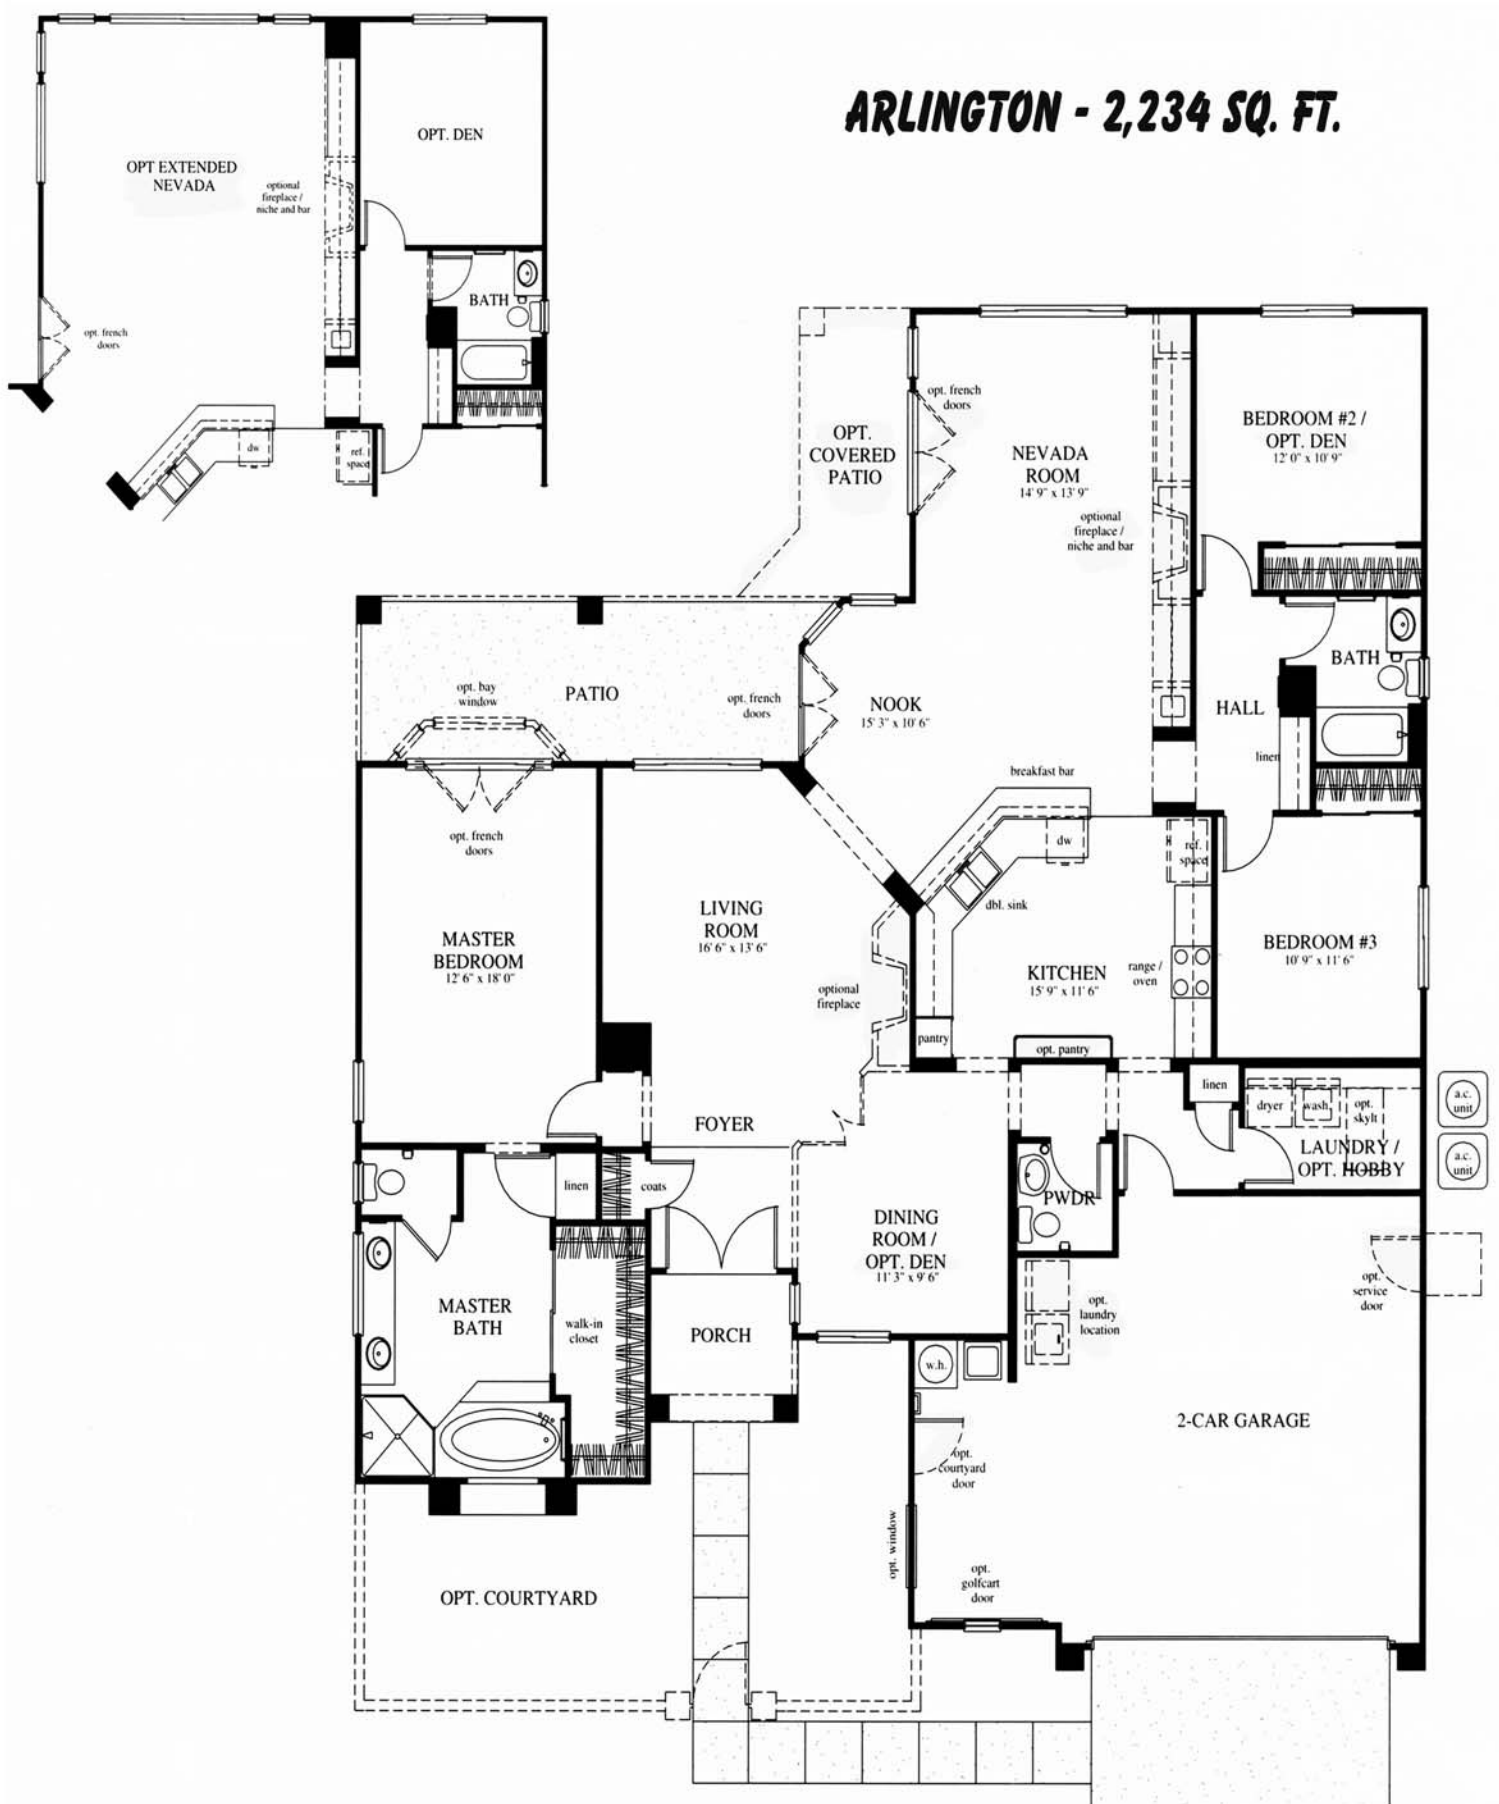

# ARLINGTON - 2,234 SQ. FT.

**Sun City Anthem Specialists**  
**AwareBuyers.Com**  
 702.949.0836      866.949.0836      Aware Buyers Contact ABC First

This floor plan and square footage is from Del Webb. Homes may differ due to original buyer-requested changes, options or remodeling.