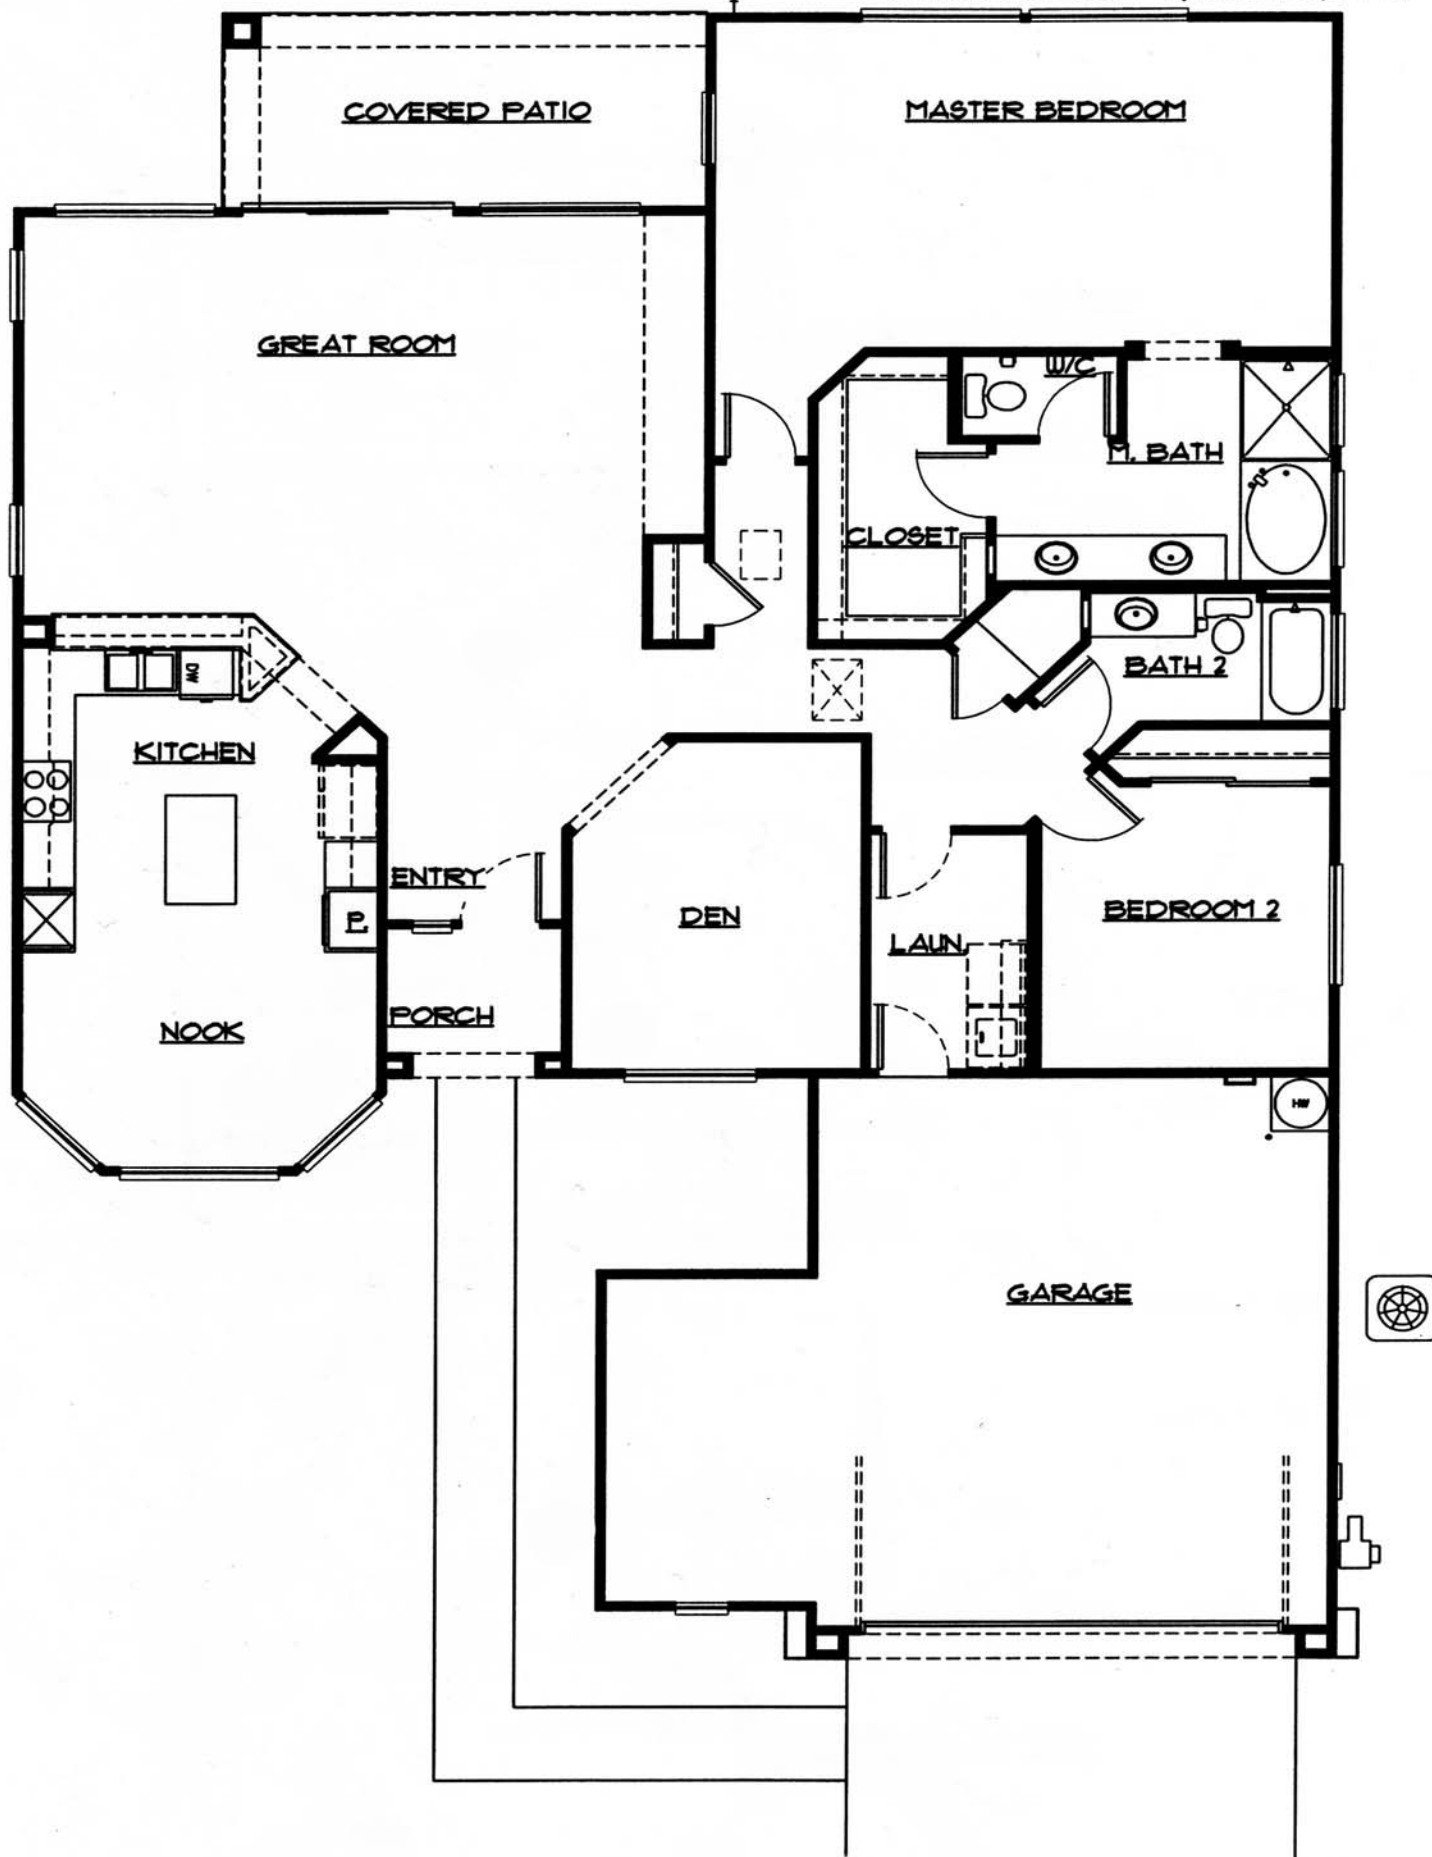

**CAMBRIDGE - 1,996 SQ. FT.**

*Sun City Anthem Specialists*  
**AwareBuyers.Com**  
702.949.0836 866.949.0836 Aware Buyers Contact ABC First

This floor plan and square footage is from Del Webb. Homes may differ due to original buyer-requested changes, options or remodeling.