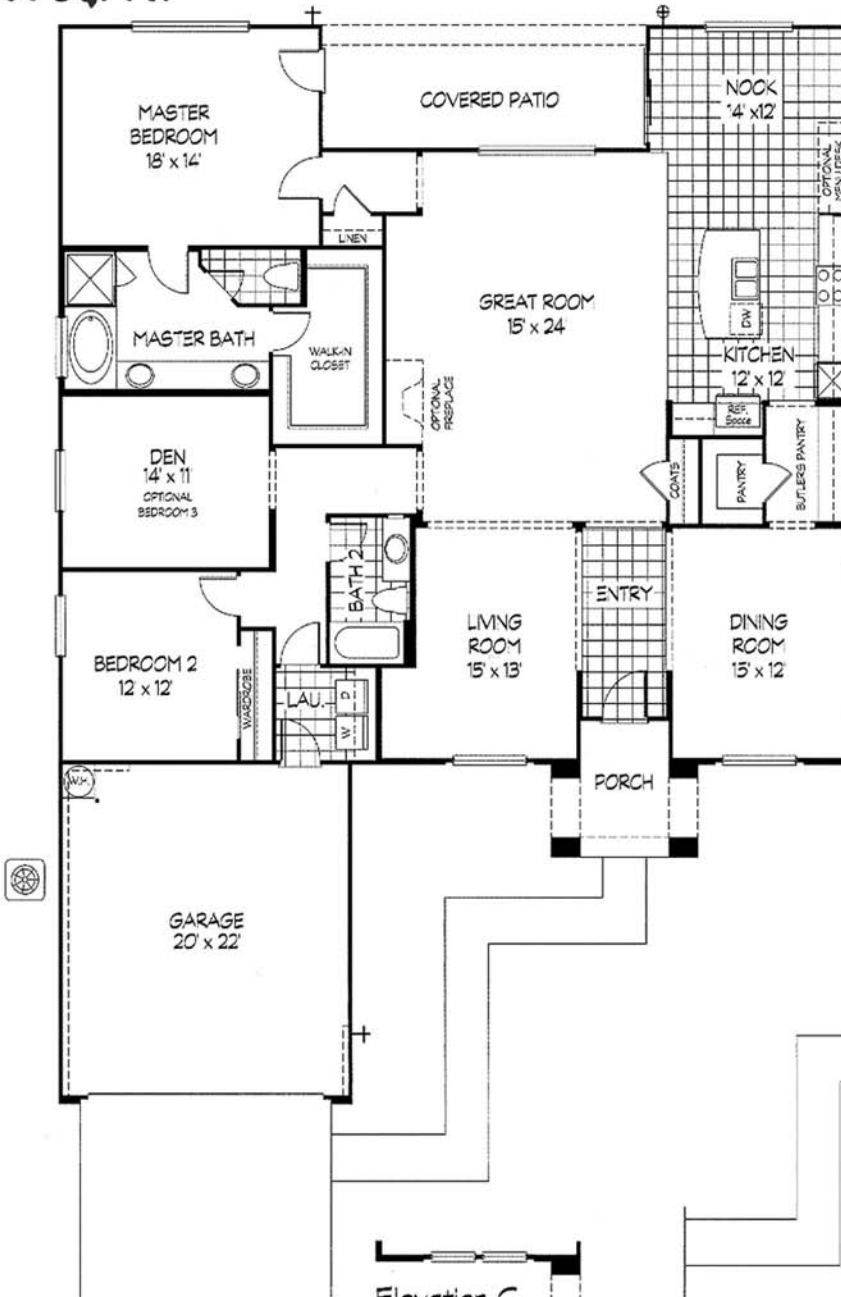

COLUMBIA - 2,391 SQ. FT.

Elevation A/B

Elevation C

Elevation A/B

Elevation C

Sun City Anthem Specialists
AwareBuyers.Com
 702.949.0836 866.949.0836 Aware Buyers Contact ABC First

This floor plan and square footage is from Del Webb. Homes may differ due to original buyer-requested changes, options or remodeling.