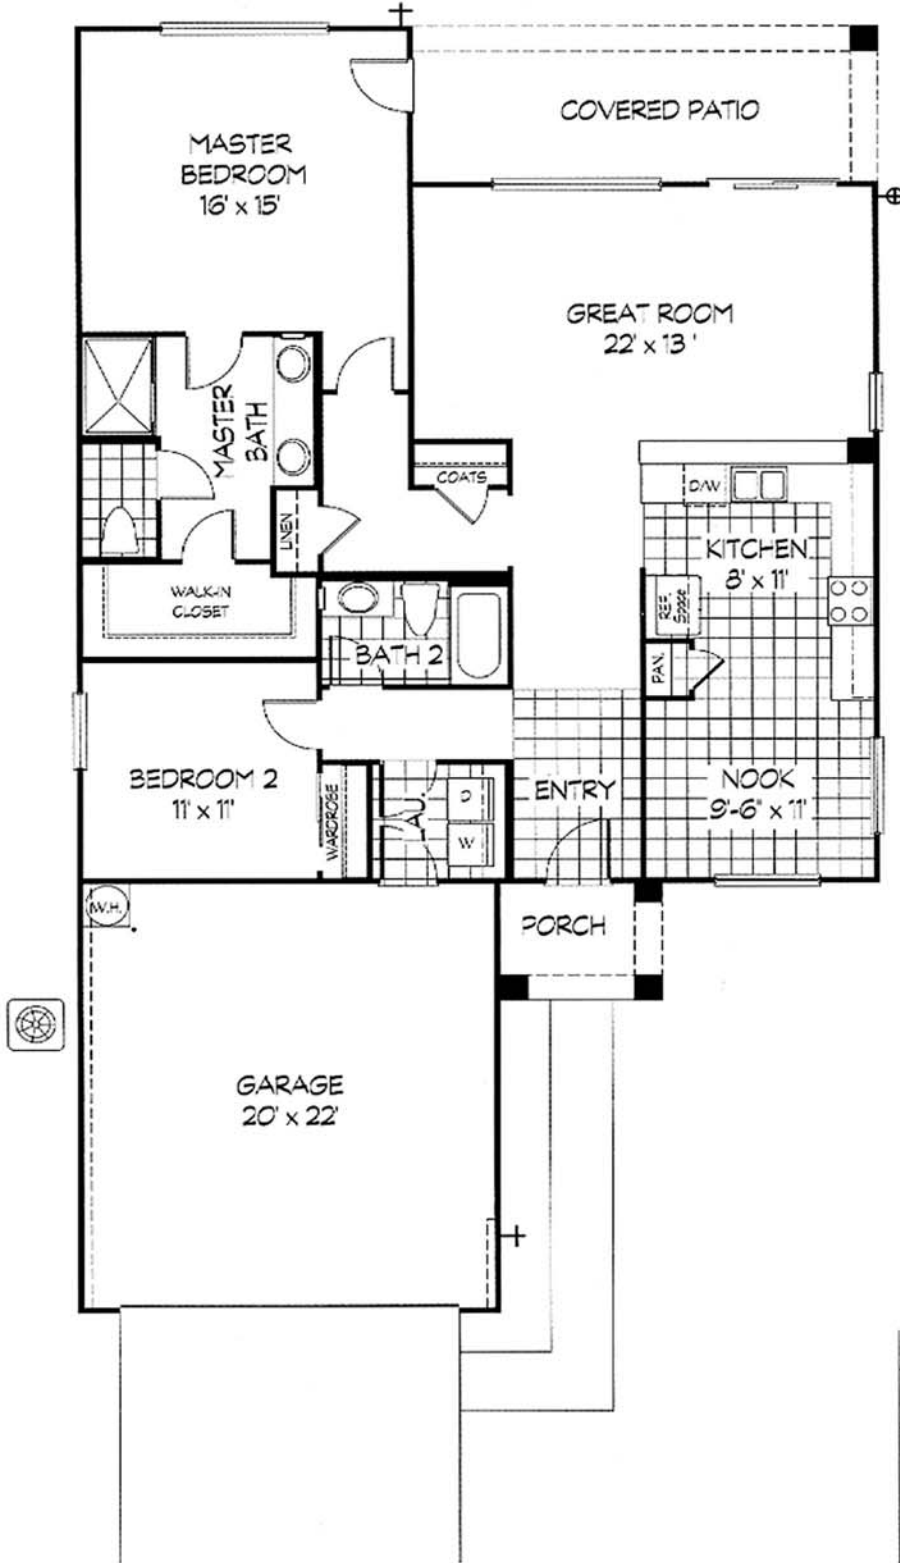

DELAWARE - 1,496 SQ. FT.

Elevation A/B/C

Elevation A/B

Elevation C

Sun City Anthem Specialists
AwareBuyers.Com

702.949.0836

866.949.0836

Aware Buyers Contact ABC First

This floor plan and square footage is from Del Webb. Homes may differ due to original buyer-requested changes, options or remodeling.