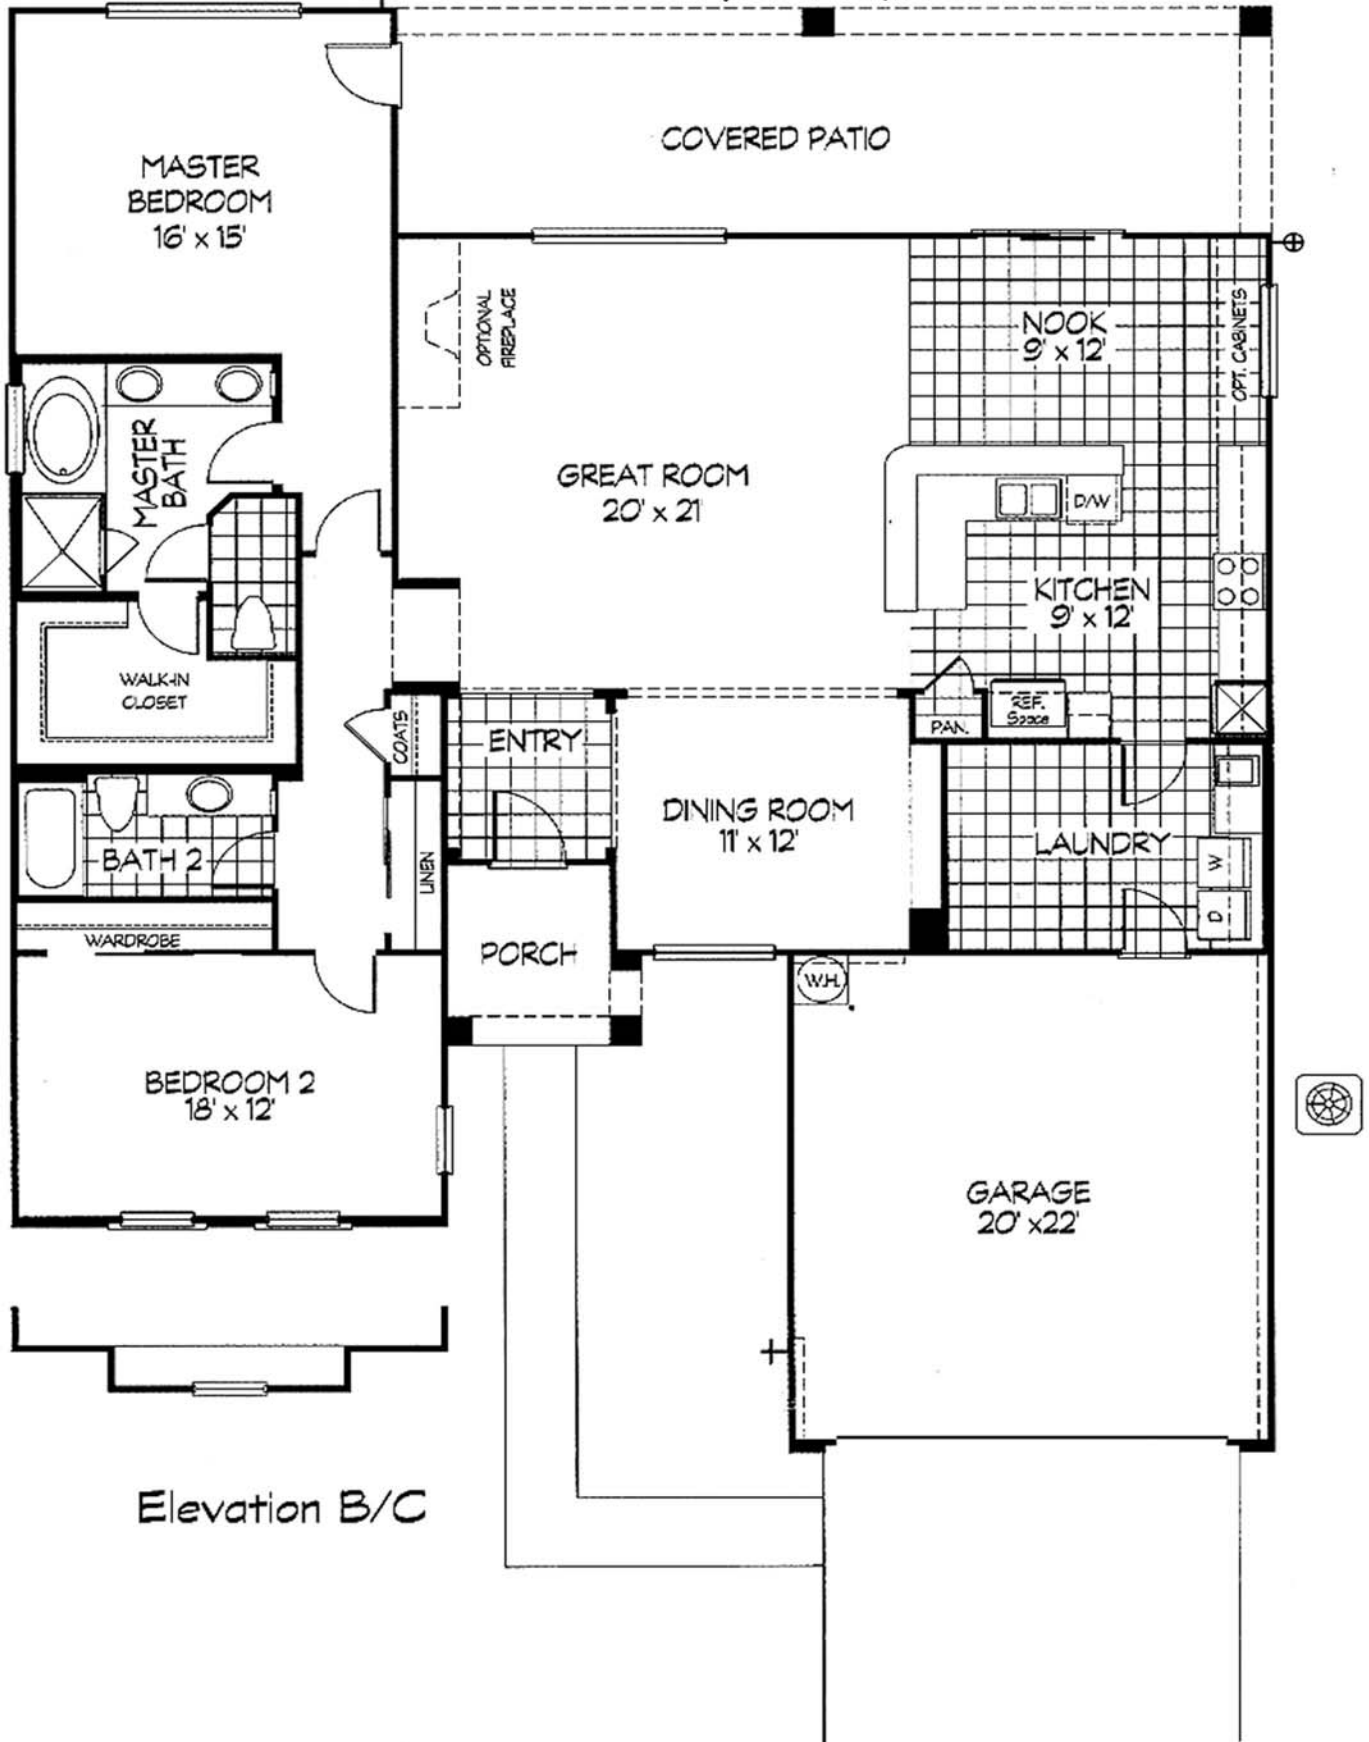

# JACKSON - 2,014 SQ. FT.

Elevation B/C

Elevation A

Sun City Anthem Specialists  
**AwareBuyers.Com**

702.949.0836

866.949.0836

Aware Buyers Contact ABC First

This floor plan and square footage is from Del Webb. Homes may differ due to original buyer-requested changes, options or remodeling.