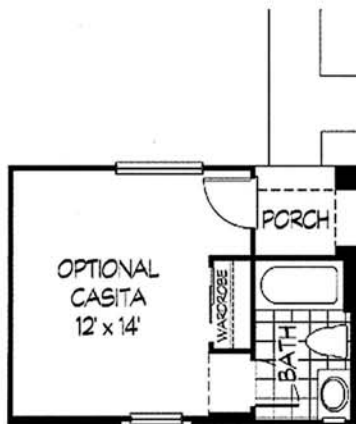

MADISON
1,840 SQ. FT.

Elevation A/B

Elevation B/C

Elevation A

Elevation C

Sun City Anthem Specialists
AwareBuyers.Com
 702.949.0836 866.949.0836 Aware Buyers Contact ABC First

This floor plan and square footage is from Del Webb. Homes may differ due to original buyer-requested changes, options or remodeling.