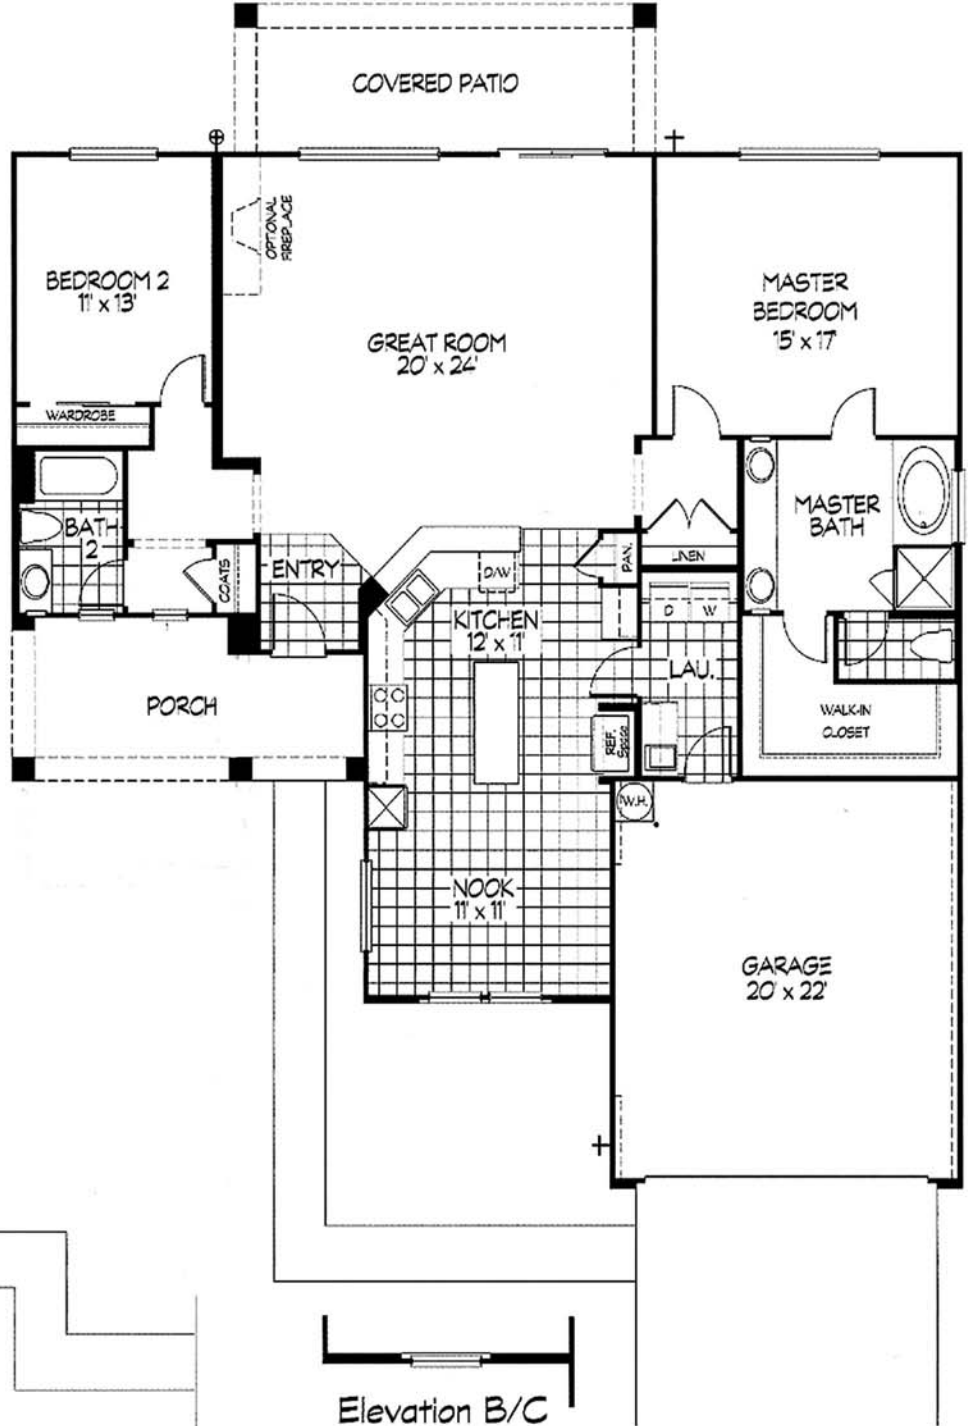

MADISON
1,840 SQ. FT.

Elevation A/B

Elevation B/C

Elevation A

Elevation C

Sun City Anthem Specialists
AwareBuyers.Com
 702.949.0836 866.949.0836 Aware Buyers Contact ABC First

This floor plan and square footage is from Del Webb. Homes may differ due to original buyer-requested changes, options or remodeling.